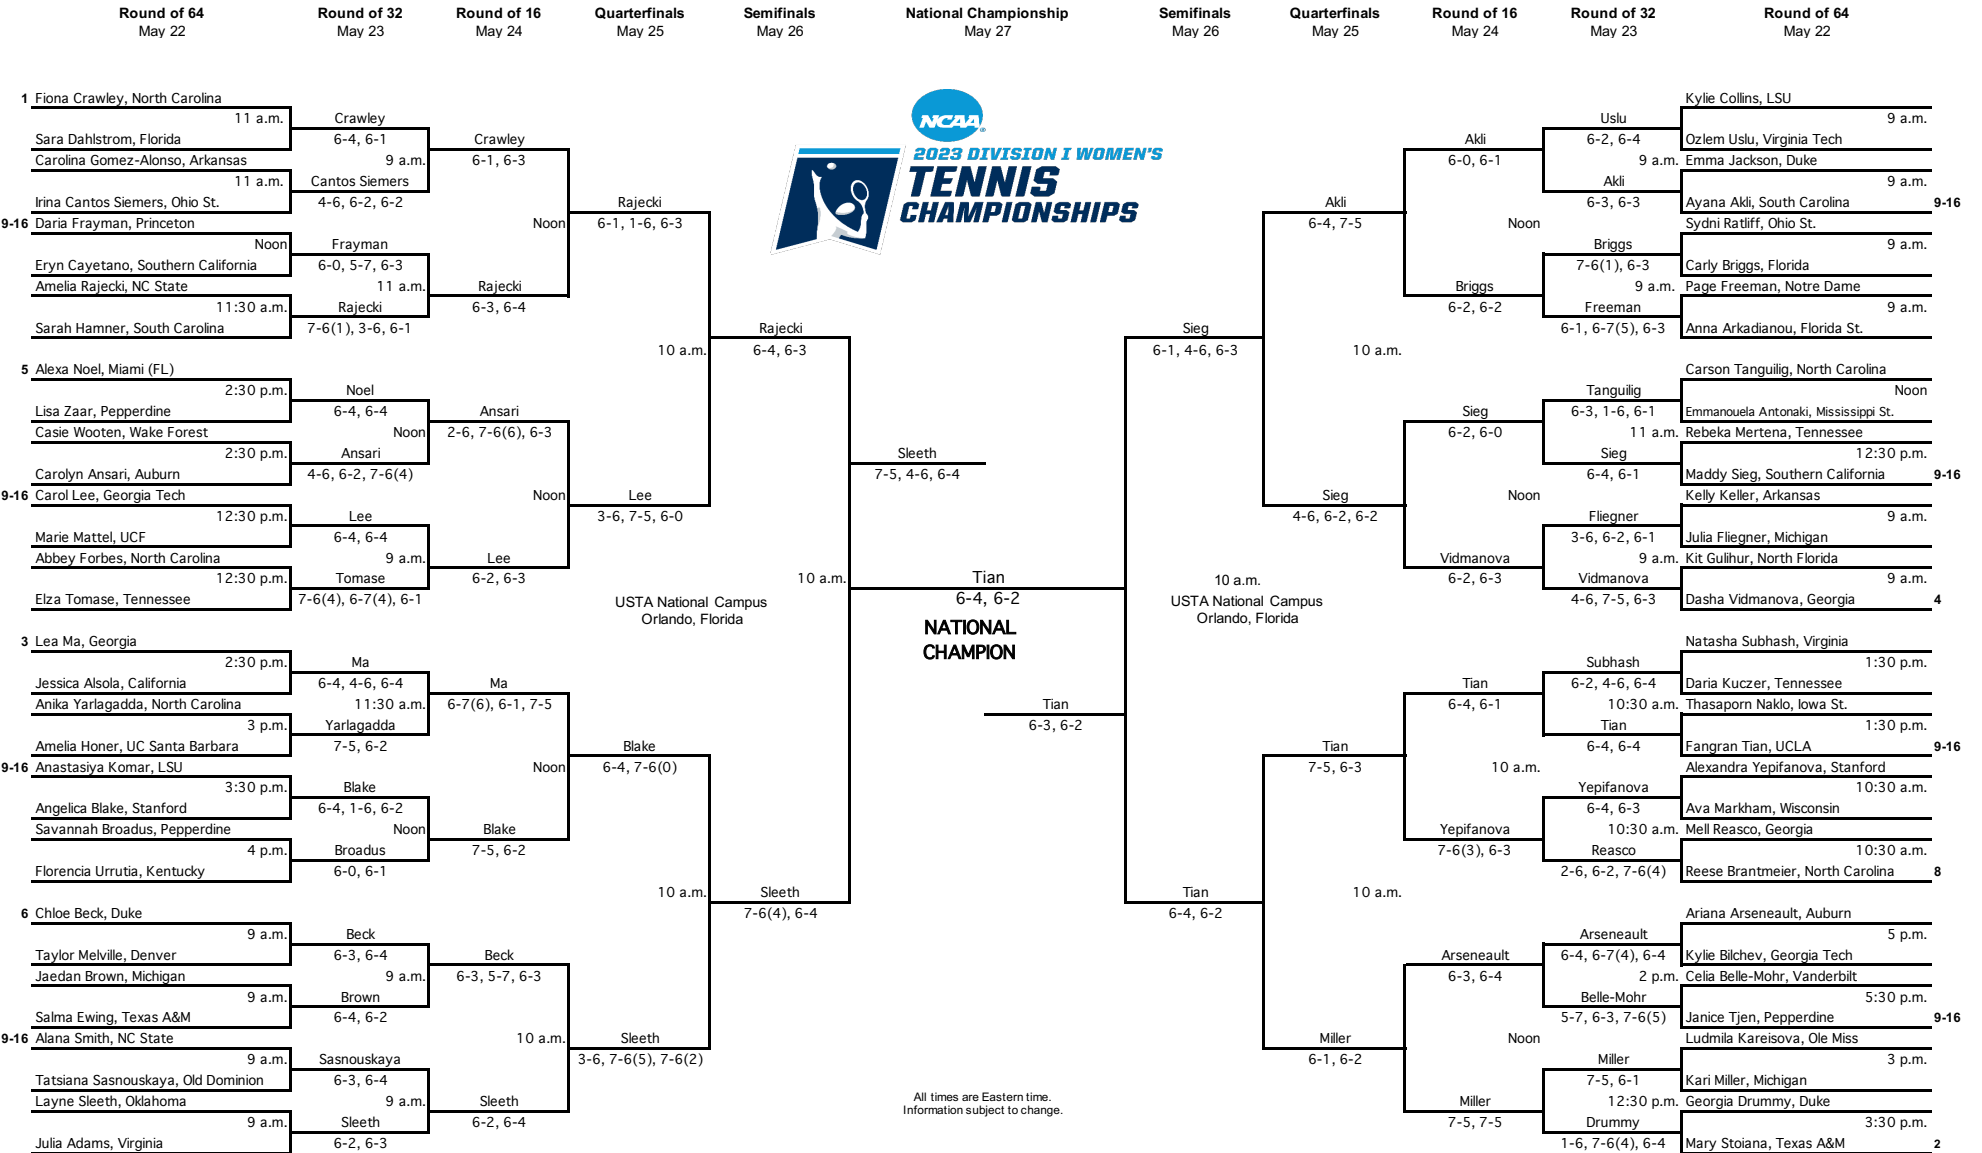

2023 NCAA Division I Women's Tennis Championship

Event: Singles Championship